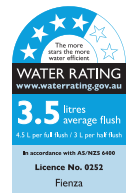

While we aim to ensure specifications are correct at the time of publication, Fienza reserves the right to make modifications without prior notice. Physical colour may vary from image shown. All measurements are shown in millimetres. For ceramic products, please allow +/- 10 mm tolerance for manufacturing variance. Always use physical product measurements for mark-ups and roughing-in as the technical drawing may differ from actual product received.