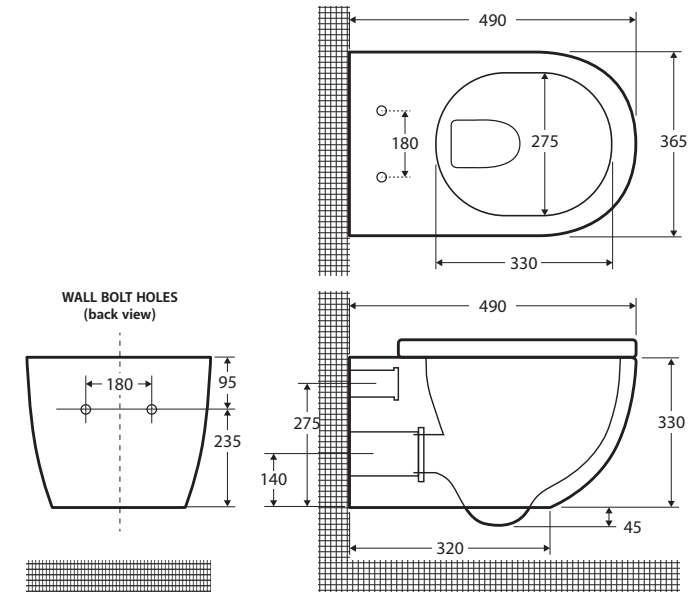

Koko

Gloss White

WALL-HUNG TOILET

Features

- Rimless hygienic flush
- Gloss white finish
- Concealed pan for easy cleaning
- UF quick release, soft close seat
- Available as P-Trap only
- Stainless steel hinges
- Includes wall mounting screws
- **WELS 4 Star rated, 4.5L/3L (3.5L average flush) when used with R&T cistern**

Cistern and flush buttons required (sold separately)

Available in

P-Trap
Pan & Seat
K2376W-PS

Cleaning & Care

- The toilet seat may be removed for cleaning - depress the quick release buttons and lift up.
- Clean only with a soft cloth or sponge using warm water and mild soap or detergent. Do not use any abrasive cleaning materials.
- Do not use any solvents or corrosive liquids.
- Note that use of clip-on deodorisers will affect flushing performance on rimless suites.

While we aim to ensure specifications are correct at the time of publication, Fienza reserves the right to make modifications without prior notice. Physical colour may vary from image shown. All measurements are shown in millimetres. For ceramic products, please allow +/- 10 mm tolerance for manufacturing variance. Always use physical product measurements for mark-ups and roughing-in as the technical drawing may differ from actual product received.